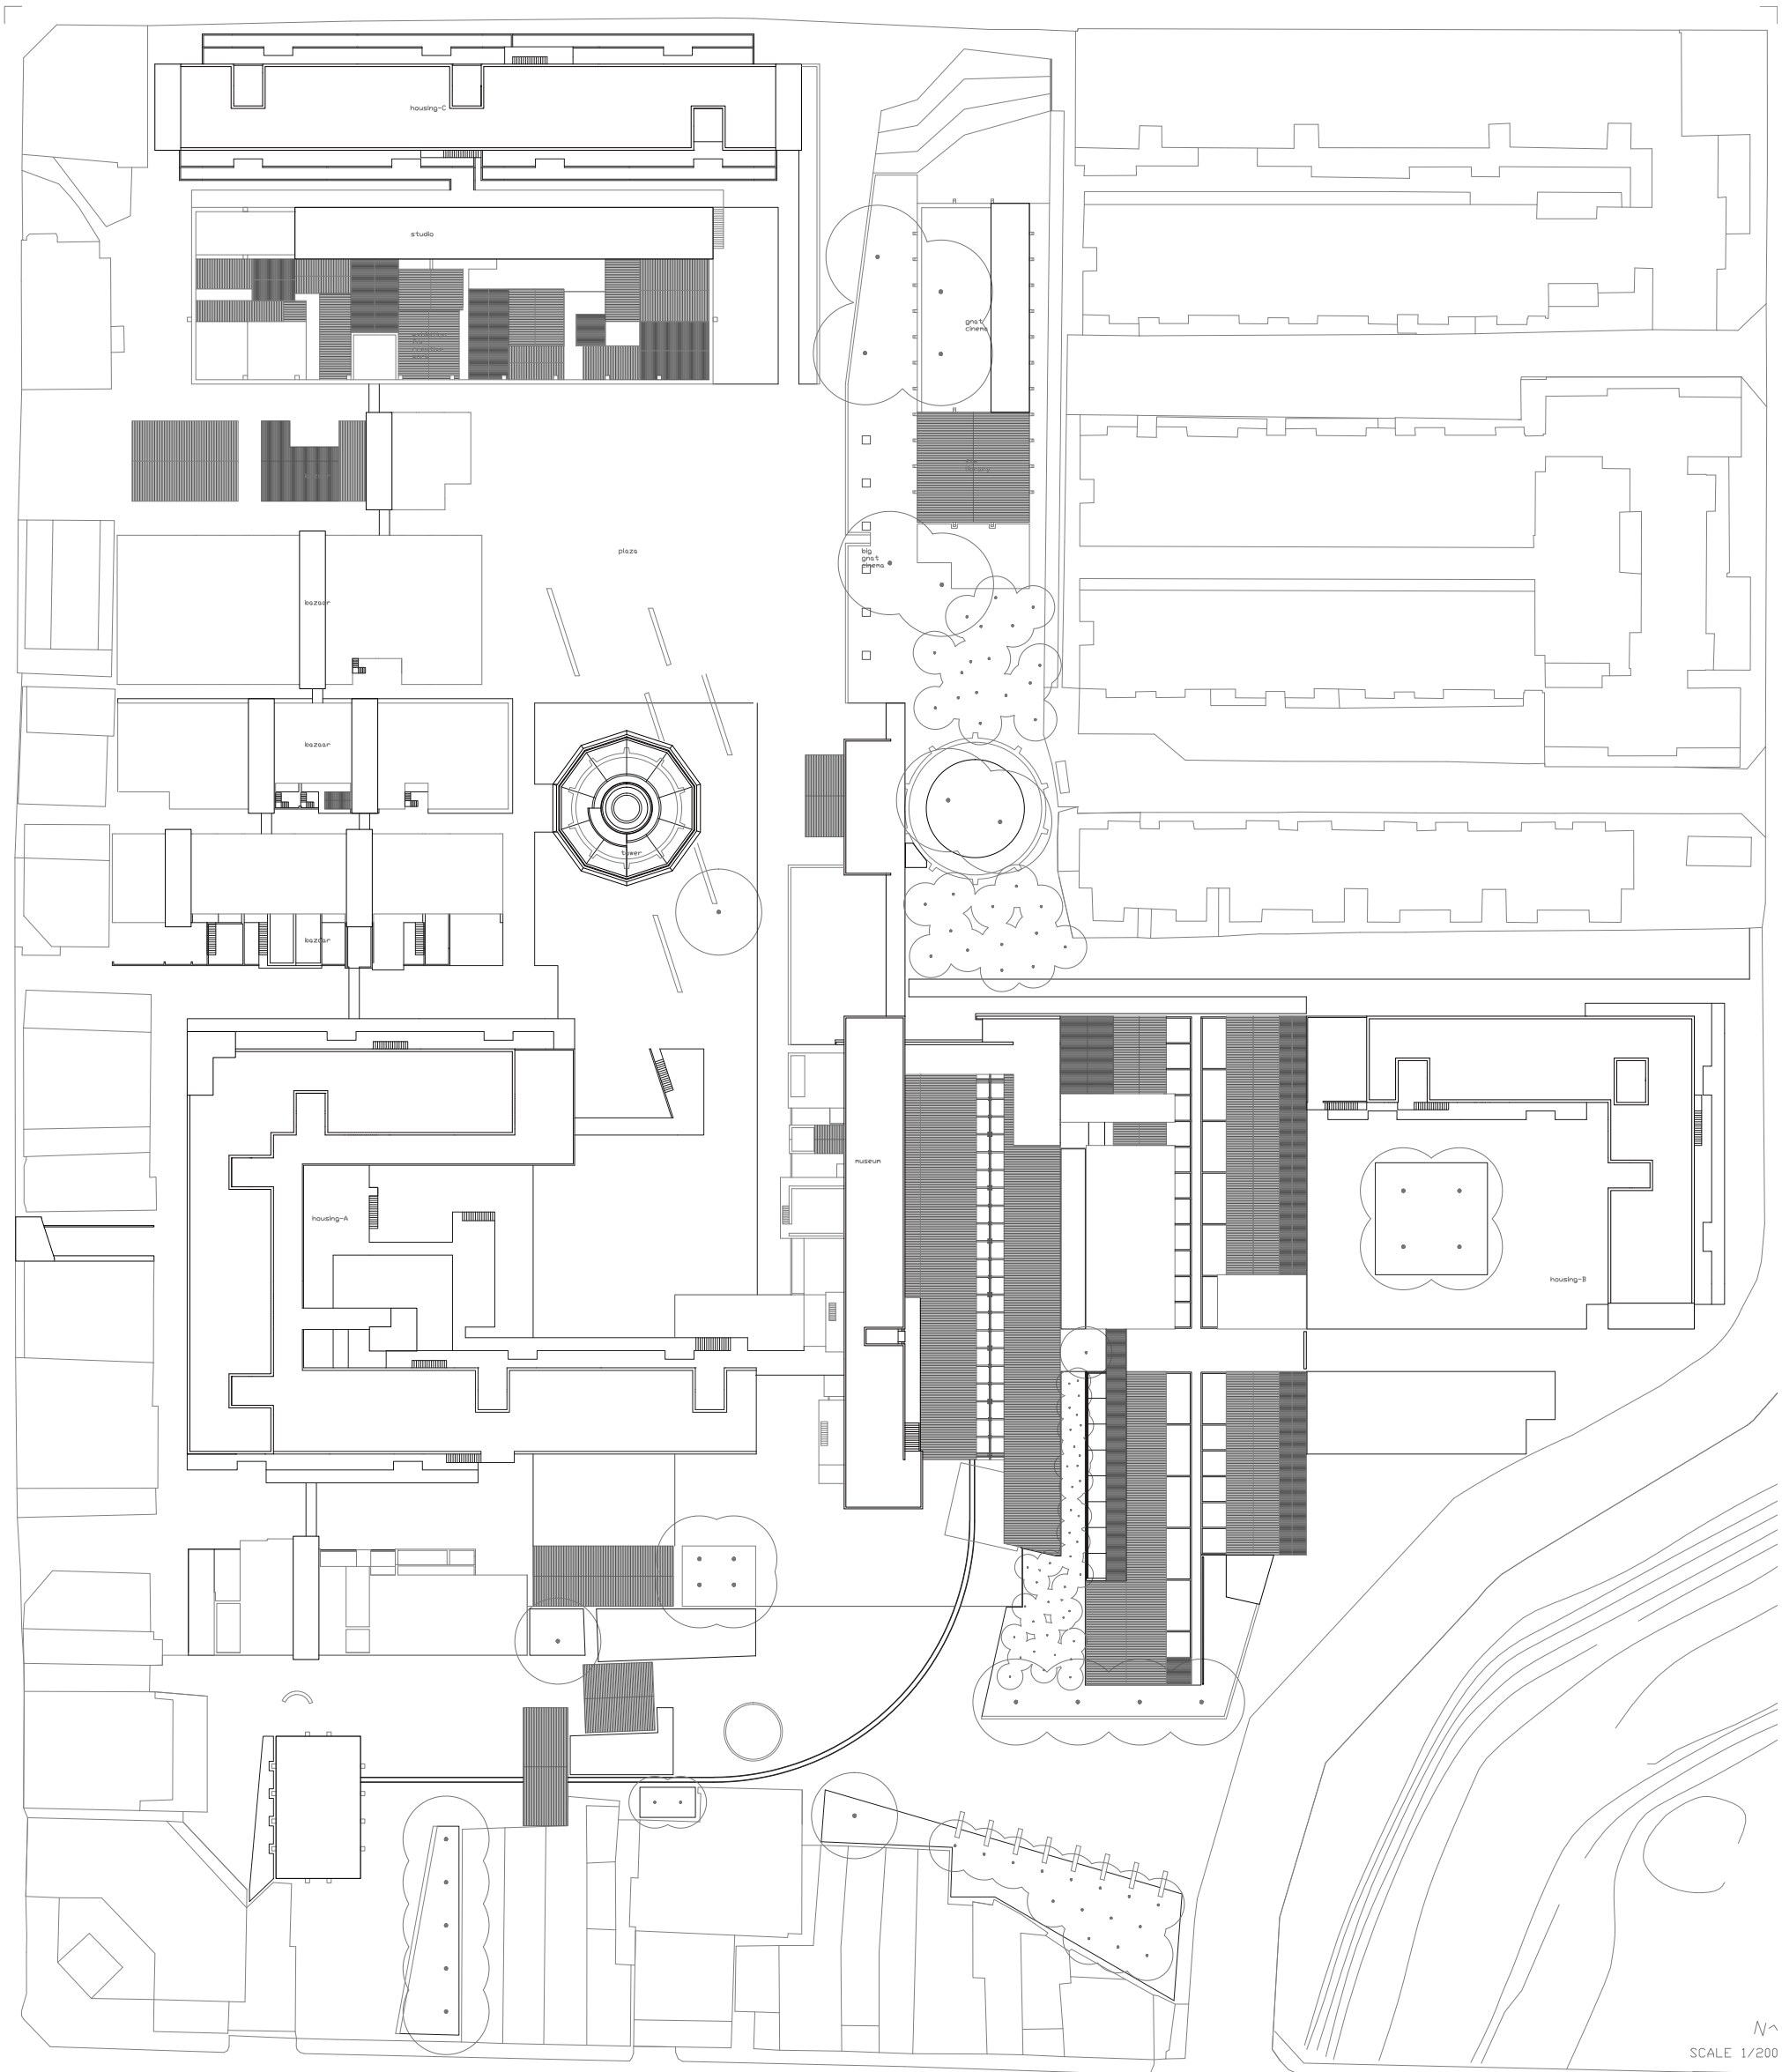

22
大煙囪廠房

地標性
象徵性
代表性

Housing-C
North-elevation

Housing-C
East-section

Bazaar
East-section

Museum
South-section
05

Museum
South-section
04

Museum
South-section
03

Housing-AB & Museum
South-section
02

Housing-A
East-section

Museum
South-section
01

N
SCALE 1/200
1th Floor

N
SCALE 1/200
2th Floor

N
SCALE 1/200
3th Floor

N
SCALE 1/200
4th Floor

N
SCALE 1/200

Master Plan