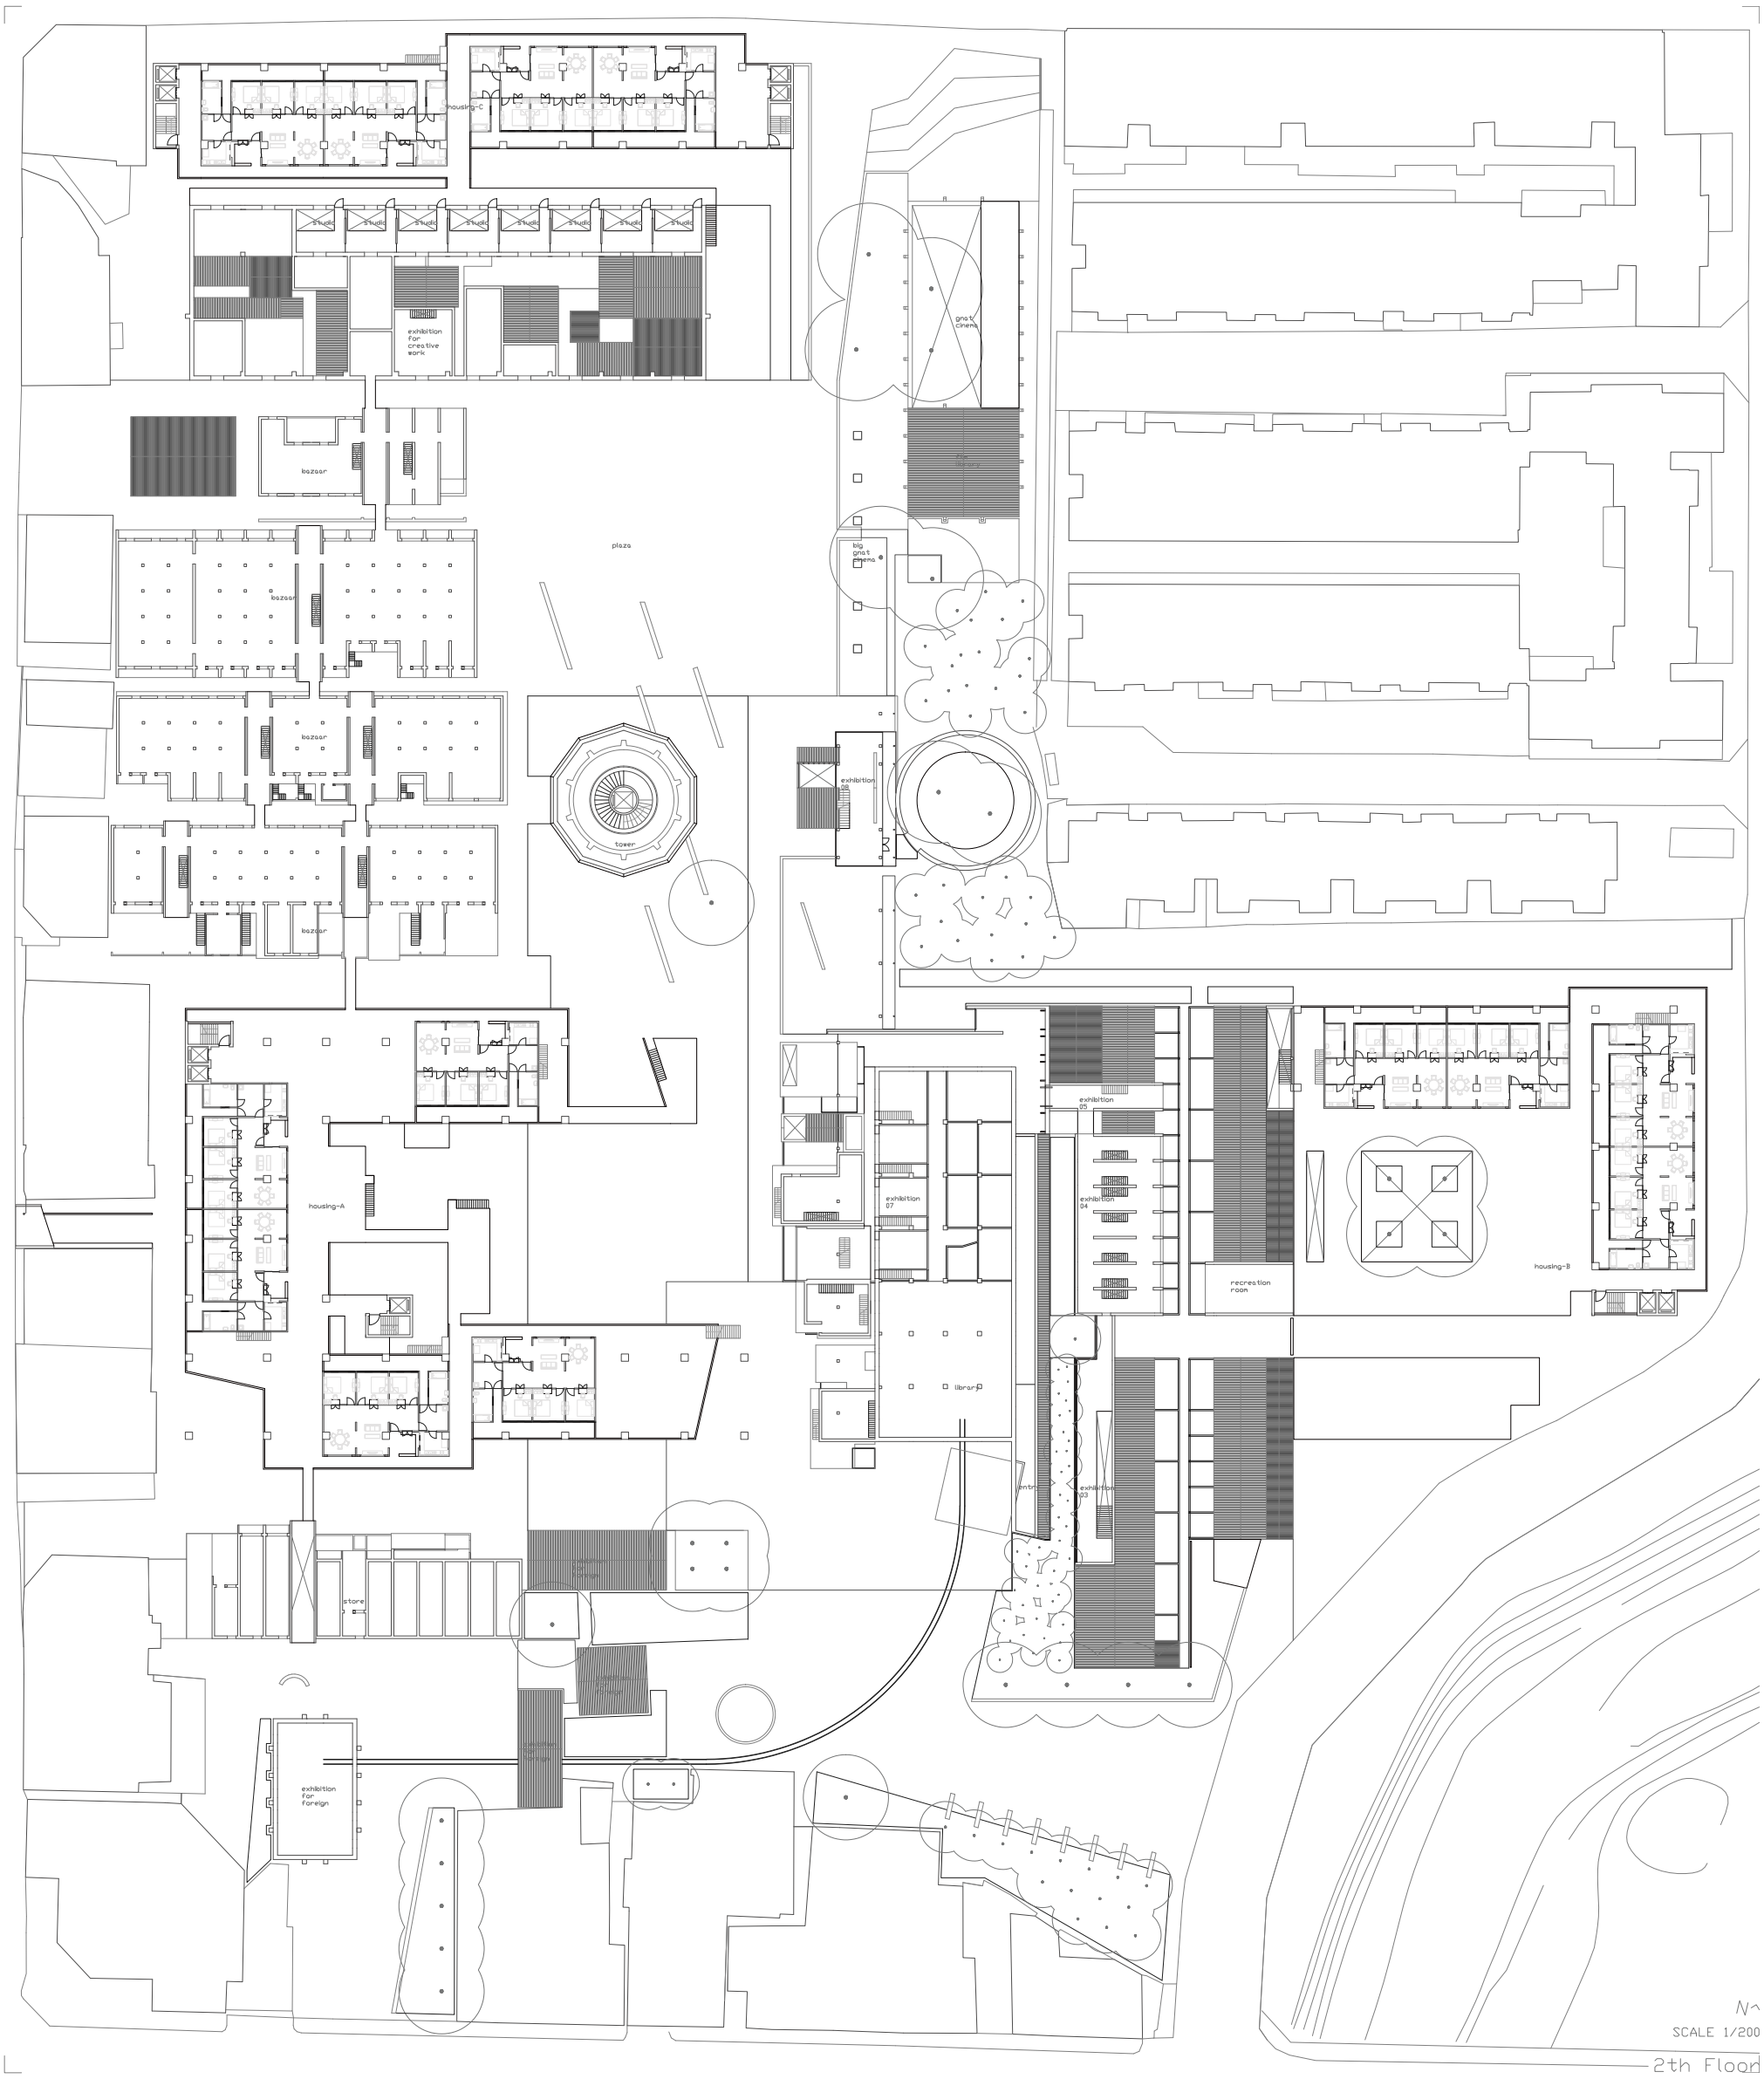

22
大煙囪廠房

地標性
象徵性
代表性

Housing-C
North-elevation

Housing-C
East-section

Bazaar
East-section

Museum
South-section
05

Museum
South-section
04

Museum
South-section
03

Housing-AB & Museum
South-section
02

Housing-A
East-section

Museum
South-section
01

N
SCALE 1/200
1th Floor

N
SCALE 1/200
2th Floor

N
SCALE 1/200
3th Floor

N
SCALE 1/200
4th Floor

N
SCALE 1/200

Master Plan