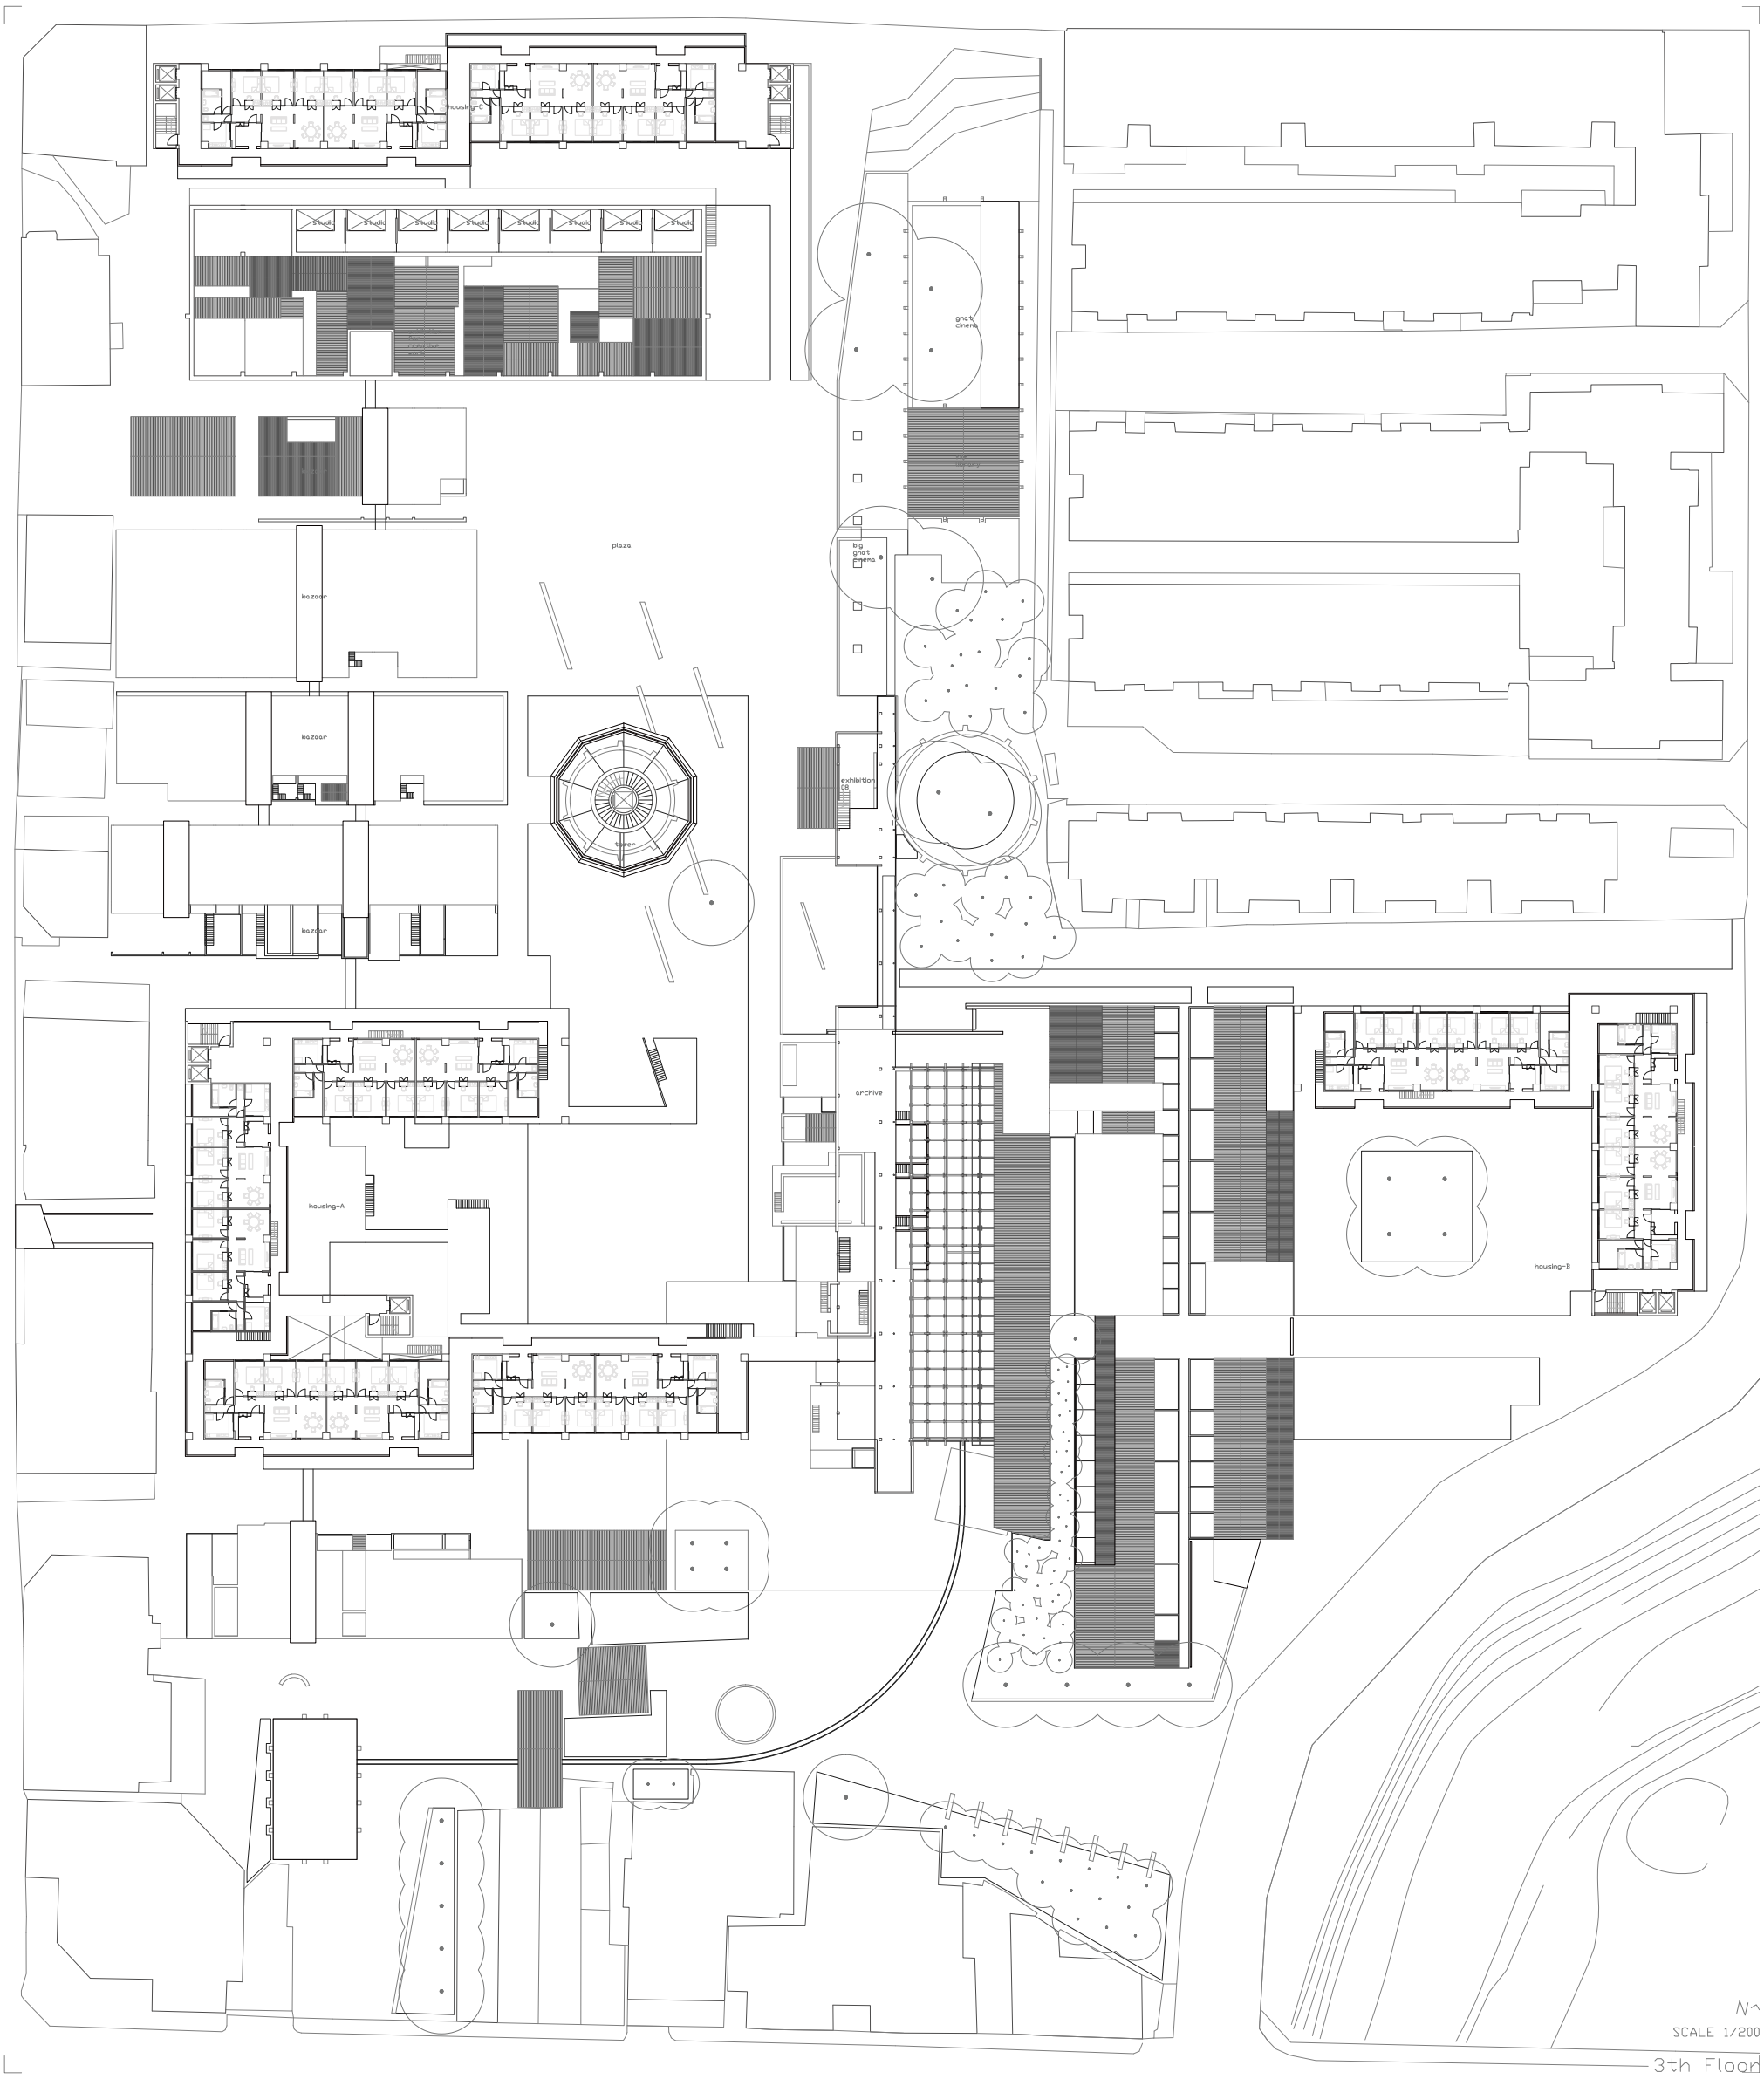

22
大煙囪廠房

地標性
象徵性
代表性

Housing-C
North-elevation

Housing-C
East-section

Bazaar
East-section

Museum
South-section
05

Museum
South-section
04

Museum
South-section
03

Housing-AB & Museum
South-section
02

Housing-A
East-section

Museum
South-section
01

N
SCALE 1/200
1th Floor

N
SCALE 1/200
2th Floor

N
SCALE 1/200
3th Floor

N
SCALE 1/200
4th Floor

N
SCALE 1/200

Master Plan