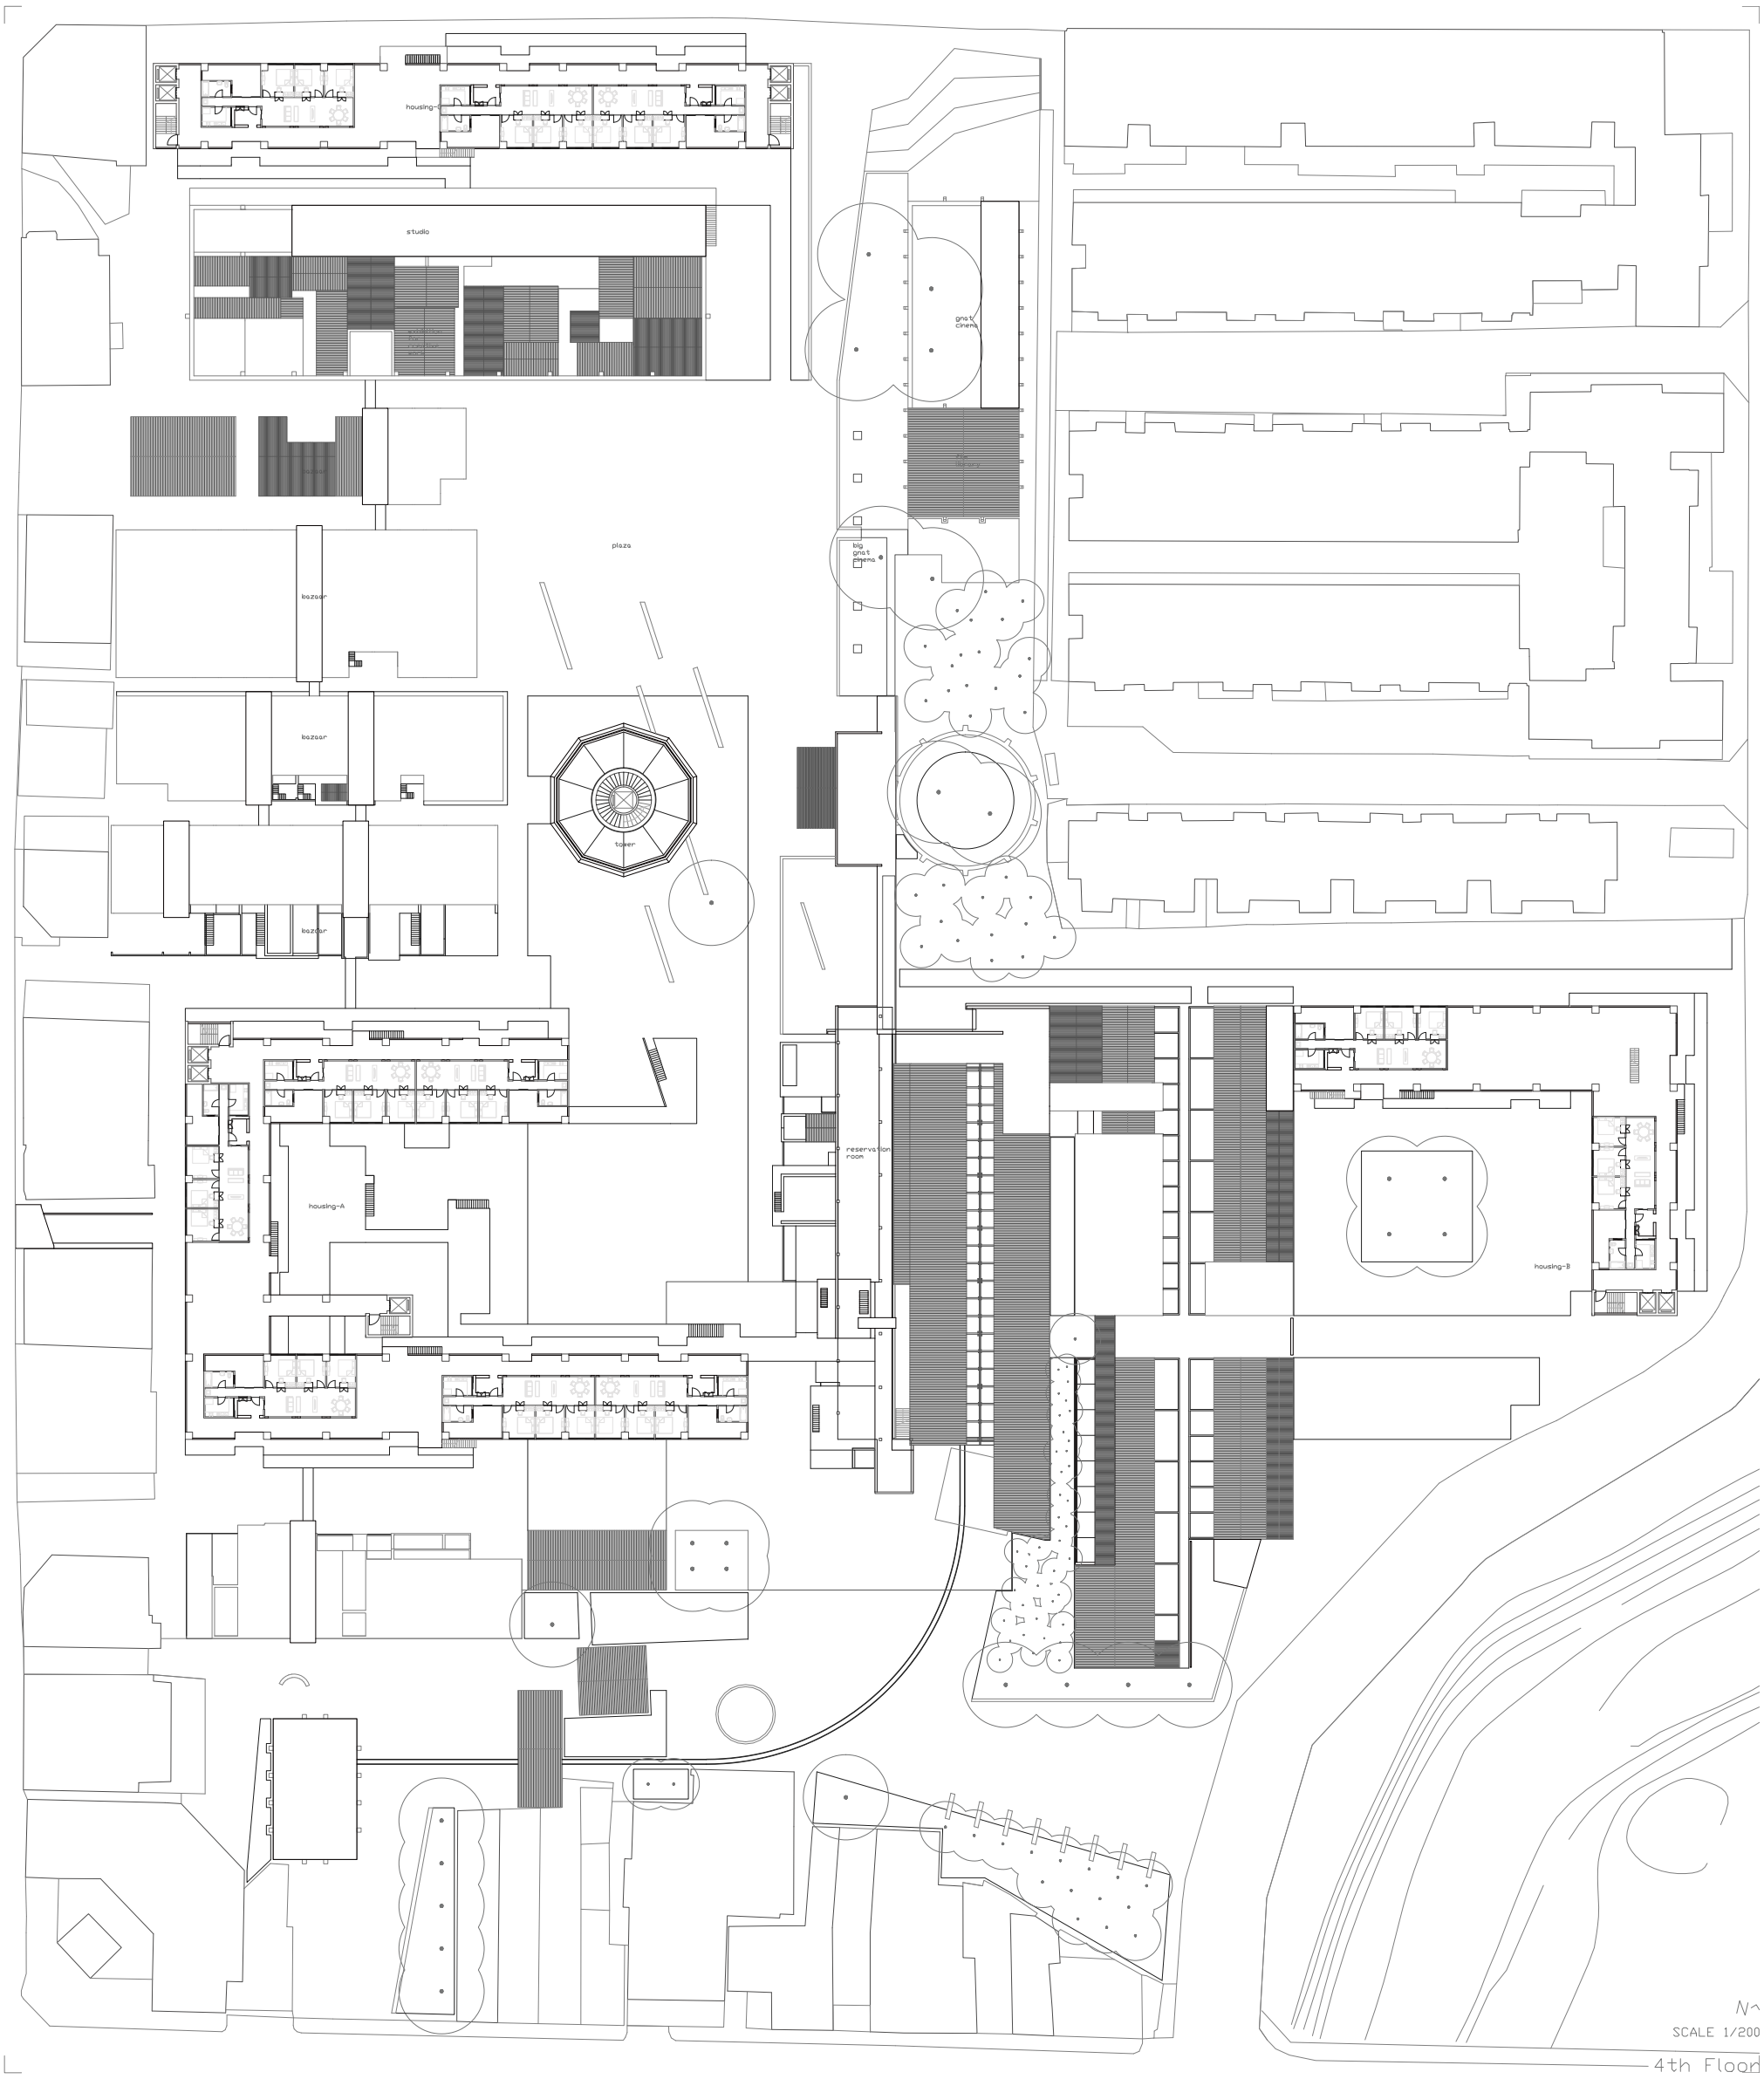

22
大煙囪廠房

地標性
象徵性
代表性

Housing-C
North-elevation

Housing-C
East-section

Bazaar
East-section

Museum
South-section
05

Museum
South-section
04

Museum
South-section
03

Housing-AB & Museum
South-section
02

Housing-A
East-section

Museum
South-section
01

N
SCALE 1/200
1th Floor

N
SCALE 1/200
2th Floor

N
SCALE 1/200
3th Floor

N
SCALE 1/200
4th Floor

N
SCALE 1/200

Master Plan